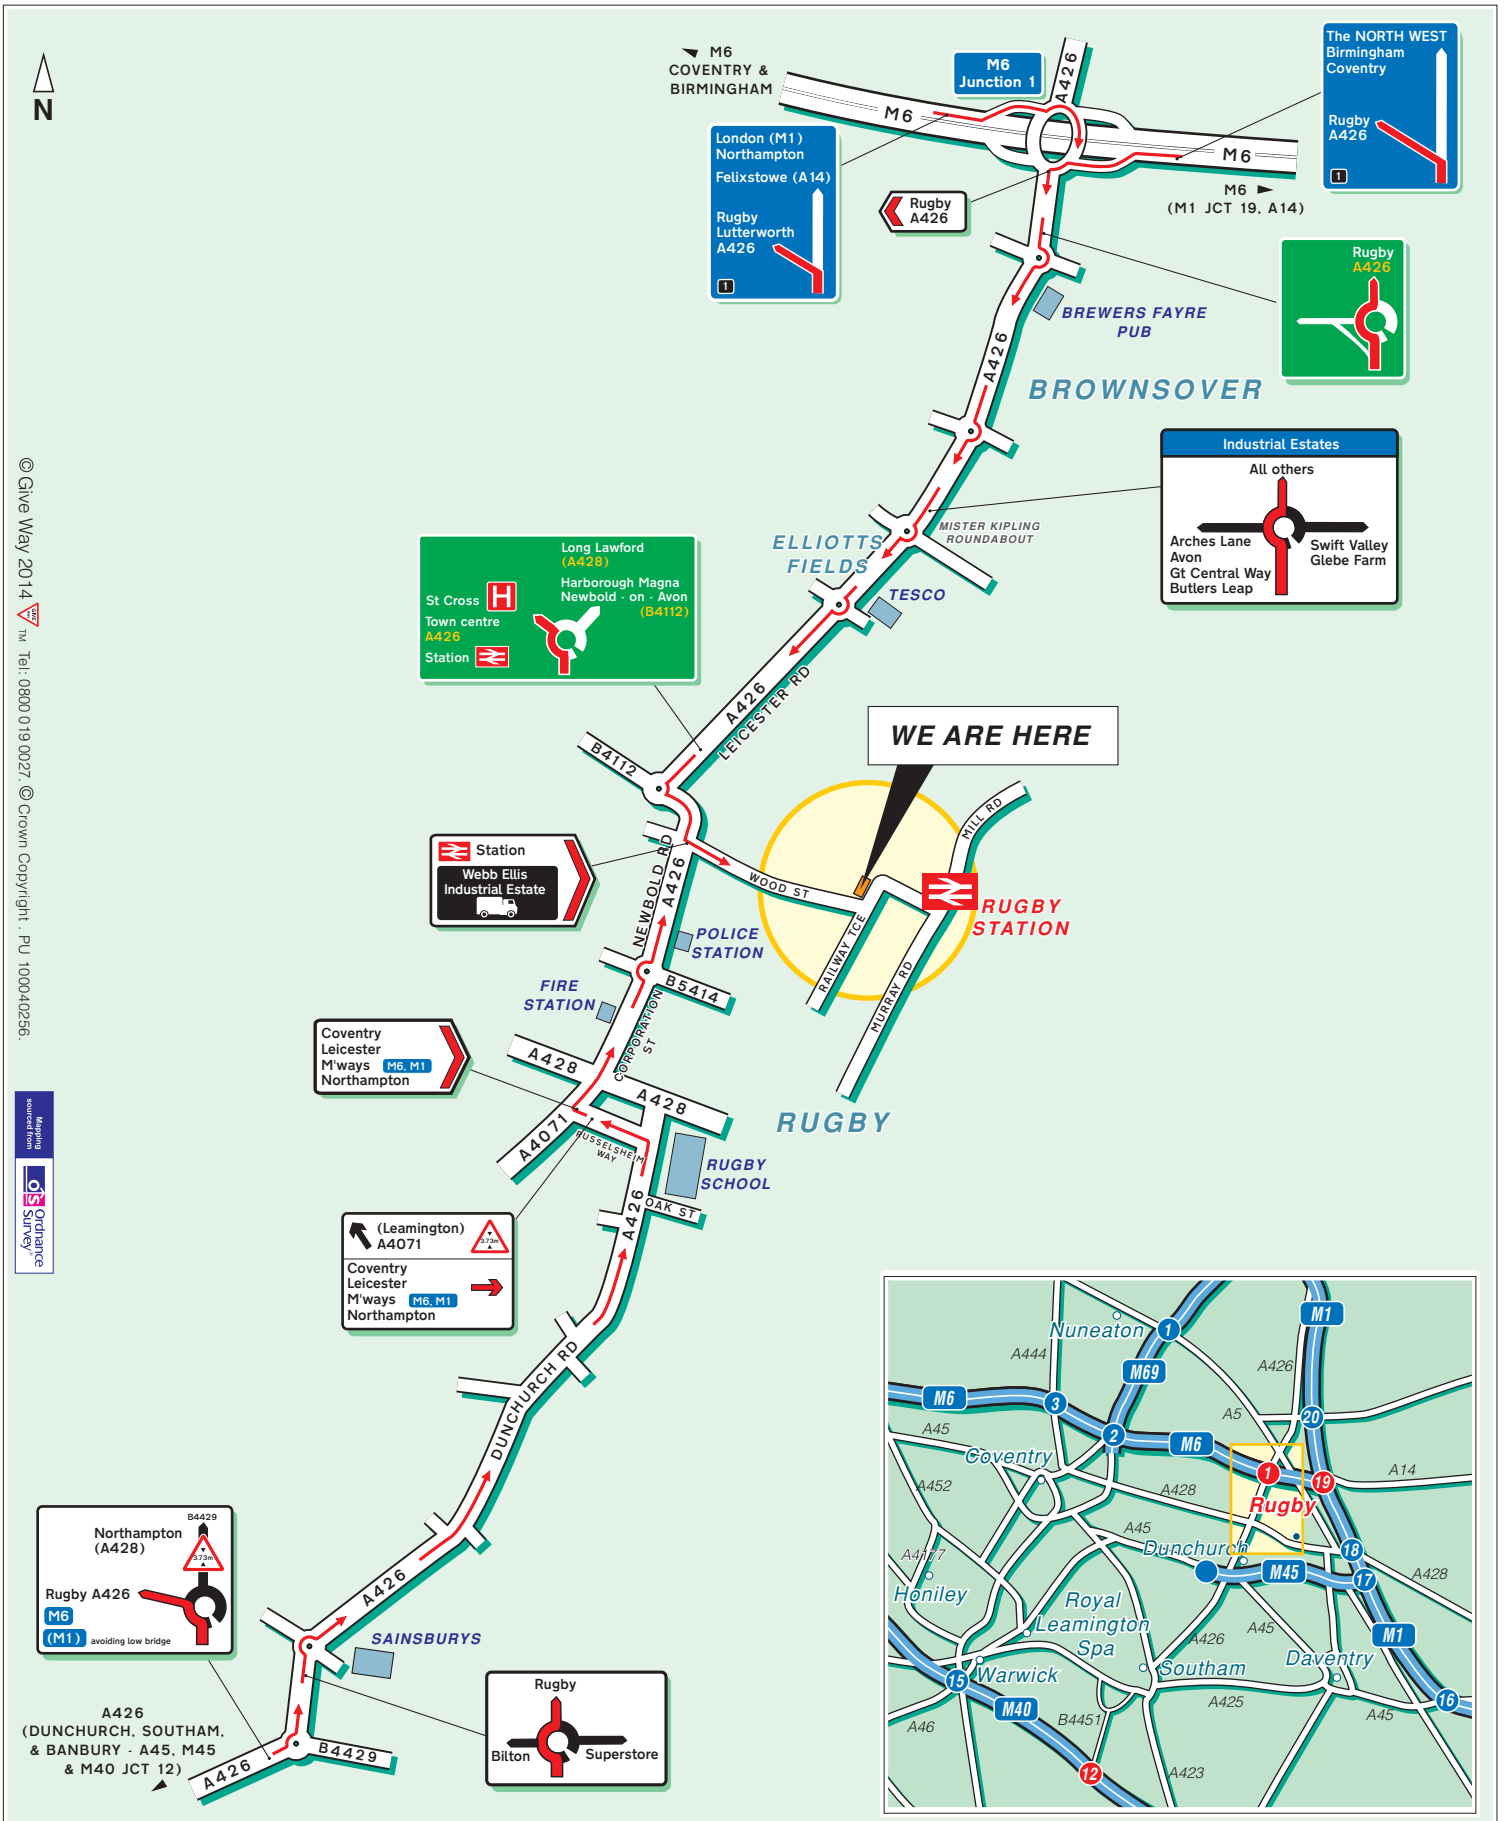

## Public Transport

By Rail, Rugby Station.  
Approximately 200m walk.

By Air, Birmingham International Airport.  
Approximately 40 minutes drive.

© Give Way 2014. Tel: 0800 019 0027. © Crown Copyright. PU 100040256.